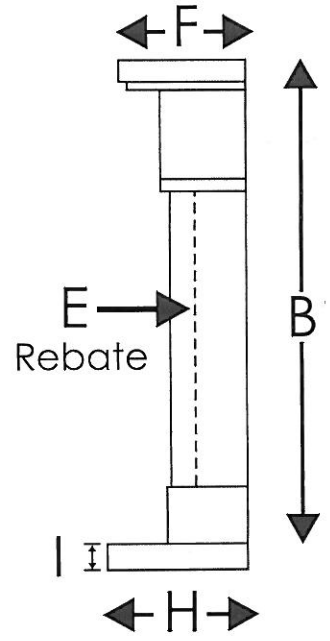

Based on existing product:

48" Corinthian

Material

Beige Stone.

Bespoke Features

Dimensions (mm)

A

B

C

D

E

F

G

H

Notes

Standard 48" Corinthian in Beige Stone
WITHOUT DESIGN